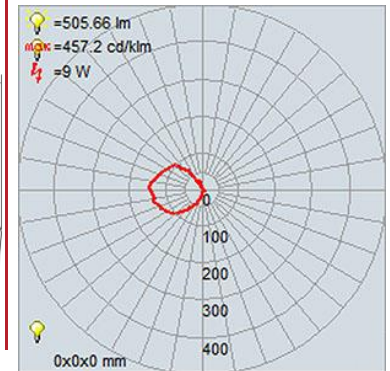

FIXTURE	BACKPLATE / CANOPY
Length:	Length
Width: 9"	Width: 4.5"
Diameter	Diameter:
Height: 12"	Height: 4.5"
Extension: 10.5"	
Overall Height:	

TECHNICAL SPECIFICATIONS

SPECIFICATIONS

Frame Material: Steel
Diffuser Material: Glass
Lamping Type: SSL (Dedicated LED) Jbox: Standard
Lamping Base: SSL Lamp Wattage: 9 W
Lamp Quantity: 1 Total Wattage: 9 W
Voltage: 120v Lamps Included: Yes

Quantity: _____

Notes: _____

LINE DRAWING

IES FILE

In addition to Access Lighting's purchase and warranty terms and conditions, by signing below or placing an order, you agree that you are authorized to bind the entity placing any order and acknowledge the following: All of sizes and measurements are approximate and all images are for illustrative purposes only. In the event of an inconsistency, the "Product Measurements" section controls. There also may be slight differences in the colors and designs compared to the displayed and printed images.