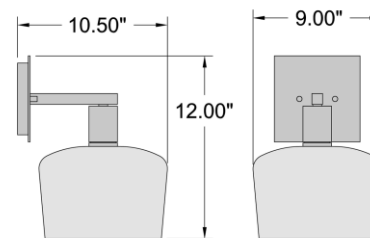

FIXTURE	BACKPLATE / CANOPY
Length:	Length
Width: 9"	Width: 4.5"
Diameter	Diameter:
Height: 12"	Height: 4.5"
Extension: 10.5"	
Overall Height:	

TECHNICAL SPECIFICATIONS

SPECIFICATIONS

Frame Material: Steel
Diffuser Material: Glass
Lamping Type: SSL (Dedicated LED) Jbox: Standard
Lamping Base: SSL Lamp Wattage: 9 W
Lamp Quantity: 1 Total Wattage: 9 W
Voltage: 120v Lamps Included: Yes

Quantity: _____

Notes: _____

LINE DRAWING

IES FILE

In addition to Access Lighting's purchase and warranty terms and conditions, by signing below or placing an order, you agree that you are authorized to bind the entity placing any order and acknowledge the following: All of sizes and measurements are approximate and all images are for illustrative purposes only. In the event of an inconsistency, the "Product Measurements" section controls. There also may be slight differences in the colors and designs compared to the displayed and printed images.